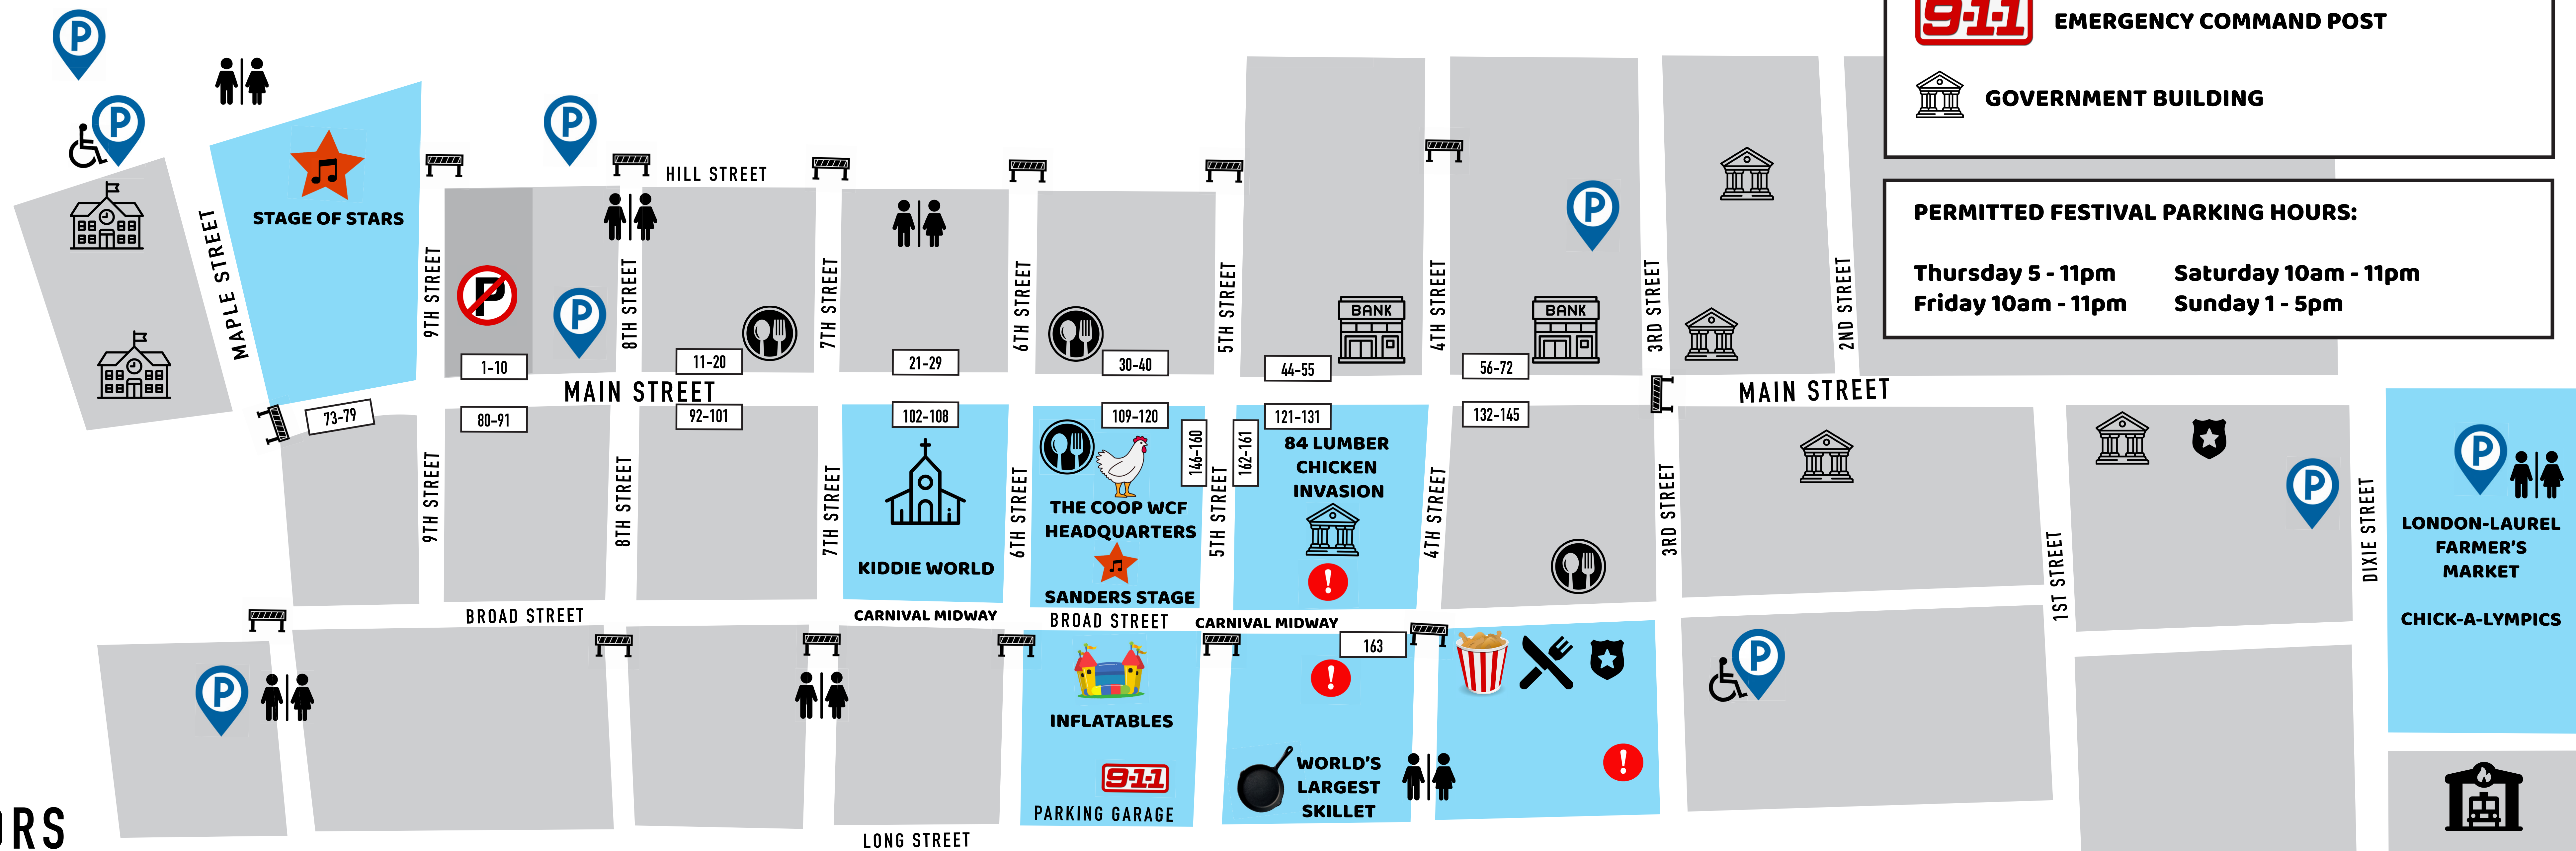

World Chicken Festival

est. 1990

LONDON, KENTUCKY

MAP KEY

	ROAD BARRIER		CHURCH
	RESTROOMS		LAW ENFORCEMENT
	FIRE HYDRANT		SCHOOL BUILDING
	DINING AREA		RESTAURANT
	SHELTER		BANK
	HANDICAP PARKING		NO PARKING
	MUSIC STAGE		FIRE DEPARTMENT
	EMERGENCY COMMAND POST		GOVERNMENT BUILDING

PERMITTED FESTIVAL PARKING HOURS:

Thursday 5 - 11pm   Saturday 10am - 11pm
Friday 10am - 11pm   Sunday 1 - 5pm

VENDORS